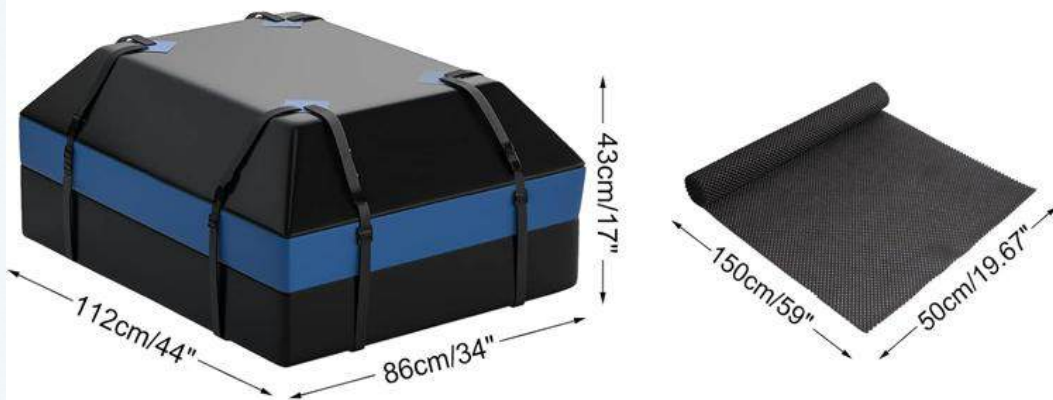

15 CUBIC FEET LARGE CAPACITY

3 X Sleeping Bag